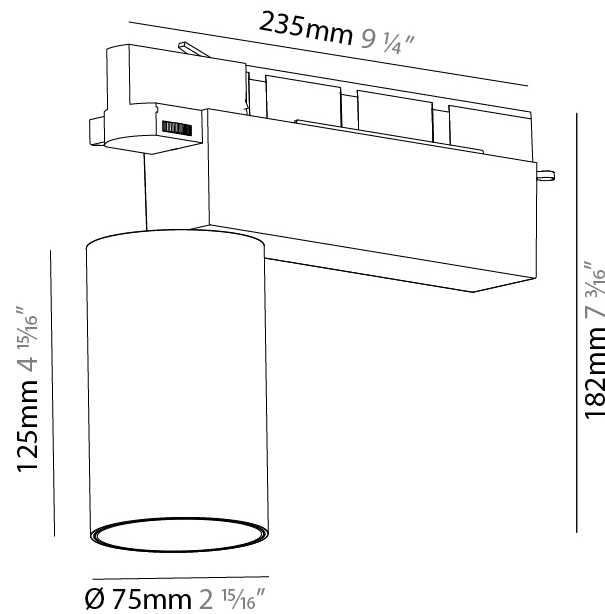

GENERAL

Series: Centriq
 Subseries: Centriq 75
 Brand: Prolicht
 Division: Architectural
 Mounting Type: Track
 Mounting Location: Ceiling
 Subcategory: Spots

PHYSICAL

Shape: Cylinder
 Diameter (mm): 75
 Diameter (in): 2 ¹⁵/₁₆
 Length (mm): 235
 Length (in): 9 ¹/₄
 Height (mm): 125
 Height (in): 4 ¹⁵/₁₆
 Light Distribution: Adjustable / Direct
 Weight (kg): 1.099
 Weight (lbs): 2 7/16
 Fixture Finish: SSR / BKV / CWI / CRY / HAB / UFT / ITA / RUA / FTG / MYG / LOD / PUS / FRO / FUP / KIA / POP / BLS / SPG / MEY / GOH / GUM / CHC / COM / ABZ / JAG / OBR / MOS / ROR
 Fixture Material: Aluminum

OPTICAL

Beam Angle: 10
 Adjustability: Rotational 340°; Tilt 90°
 Upon Request: Special Beam Angles

RATINGS AND CERTIFICATIONS

Certified By: Certified for North American Standards
 IP rating: IP20

CENTRIQ 75 TRACK